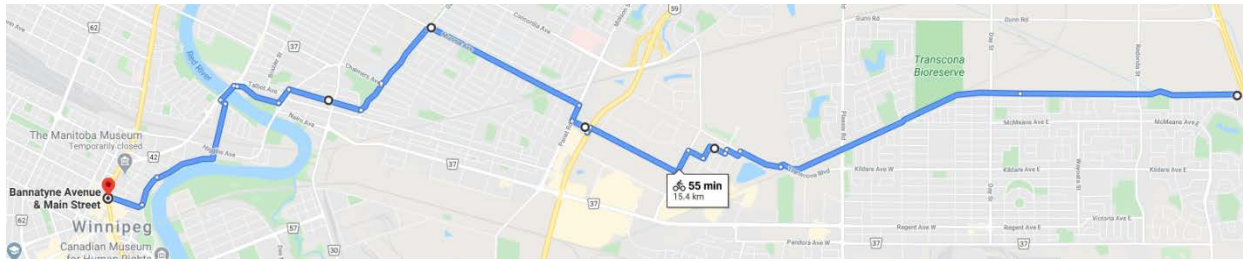

East Transcona Trail to Downtown

Route Details

- Hop onto the Transcona trail from you place going west
- As you come along behind the Casino, look for a right turn in the path. It will take you to Almey and across 59
- Head through the Lowes parking lot to Panet
- Right on Panet for one block then left on Munroe
- Take Monroe to the NE Pioneers Greenway
- Left on the Greenway to Riverton
- Right onto Riverton, left onto Brazier
- At the end of Brazier turn right and then a quick left to get you up on the MUP to the MUP bridge
- Left after the bridge and a quick right on Annabelle
- At the end of Annabelle take the River Trail right and follow it until you reach Bannatyne

Link to Google Map - <https://goo.gl/maps/YGbFj7mGDTakF5vo7>

Note: The Google Map shows the route exiting the Transcona Trail onto Transcona Blvd but as the route above indicates, cross Transcona Blvd and stay on the trail past the Casino and look for the right turn leading to Almey.